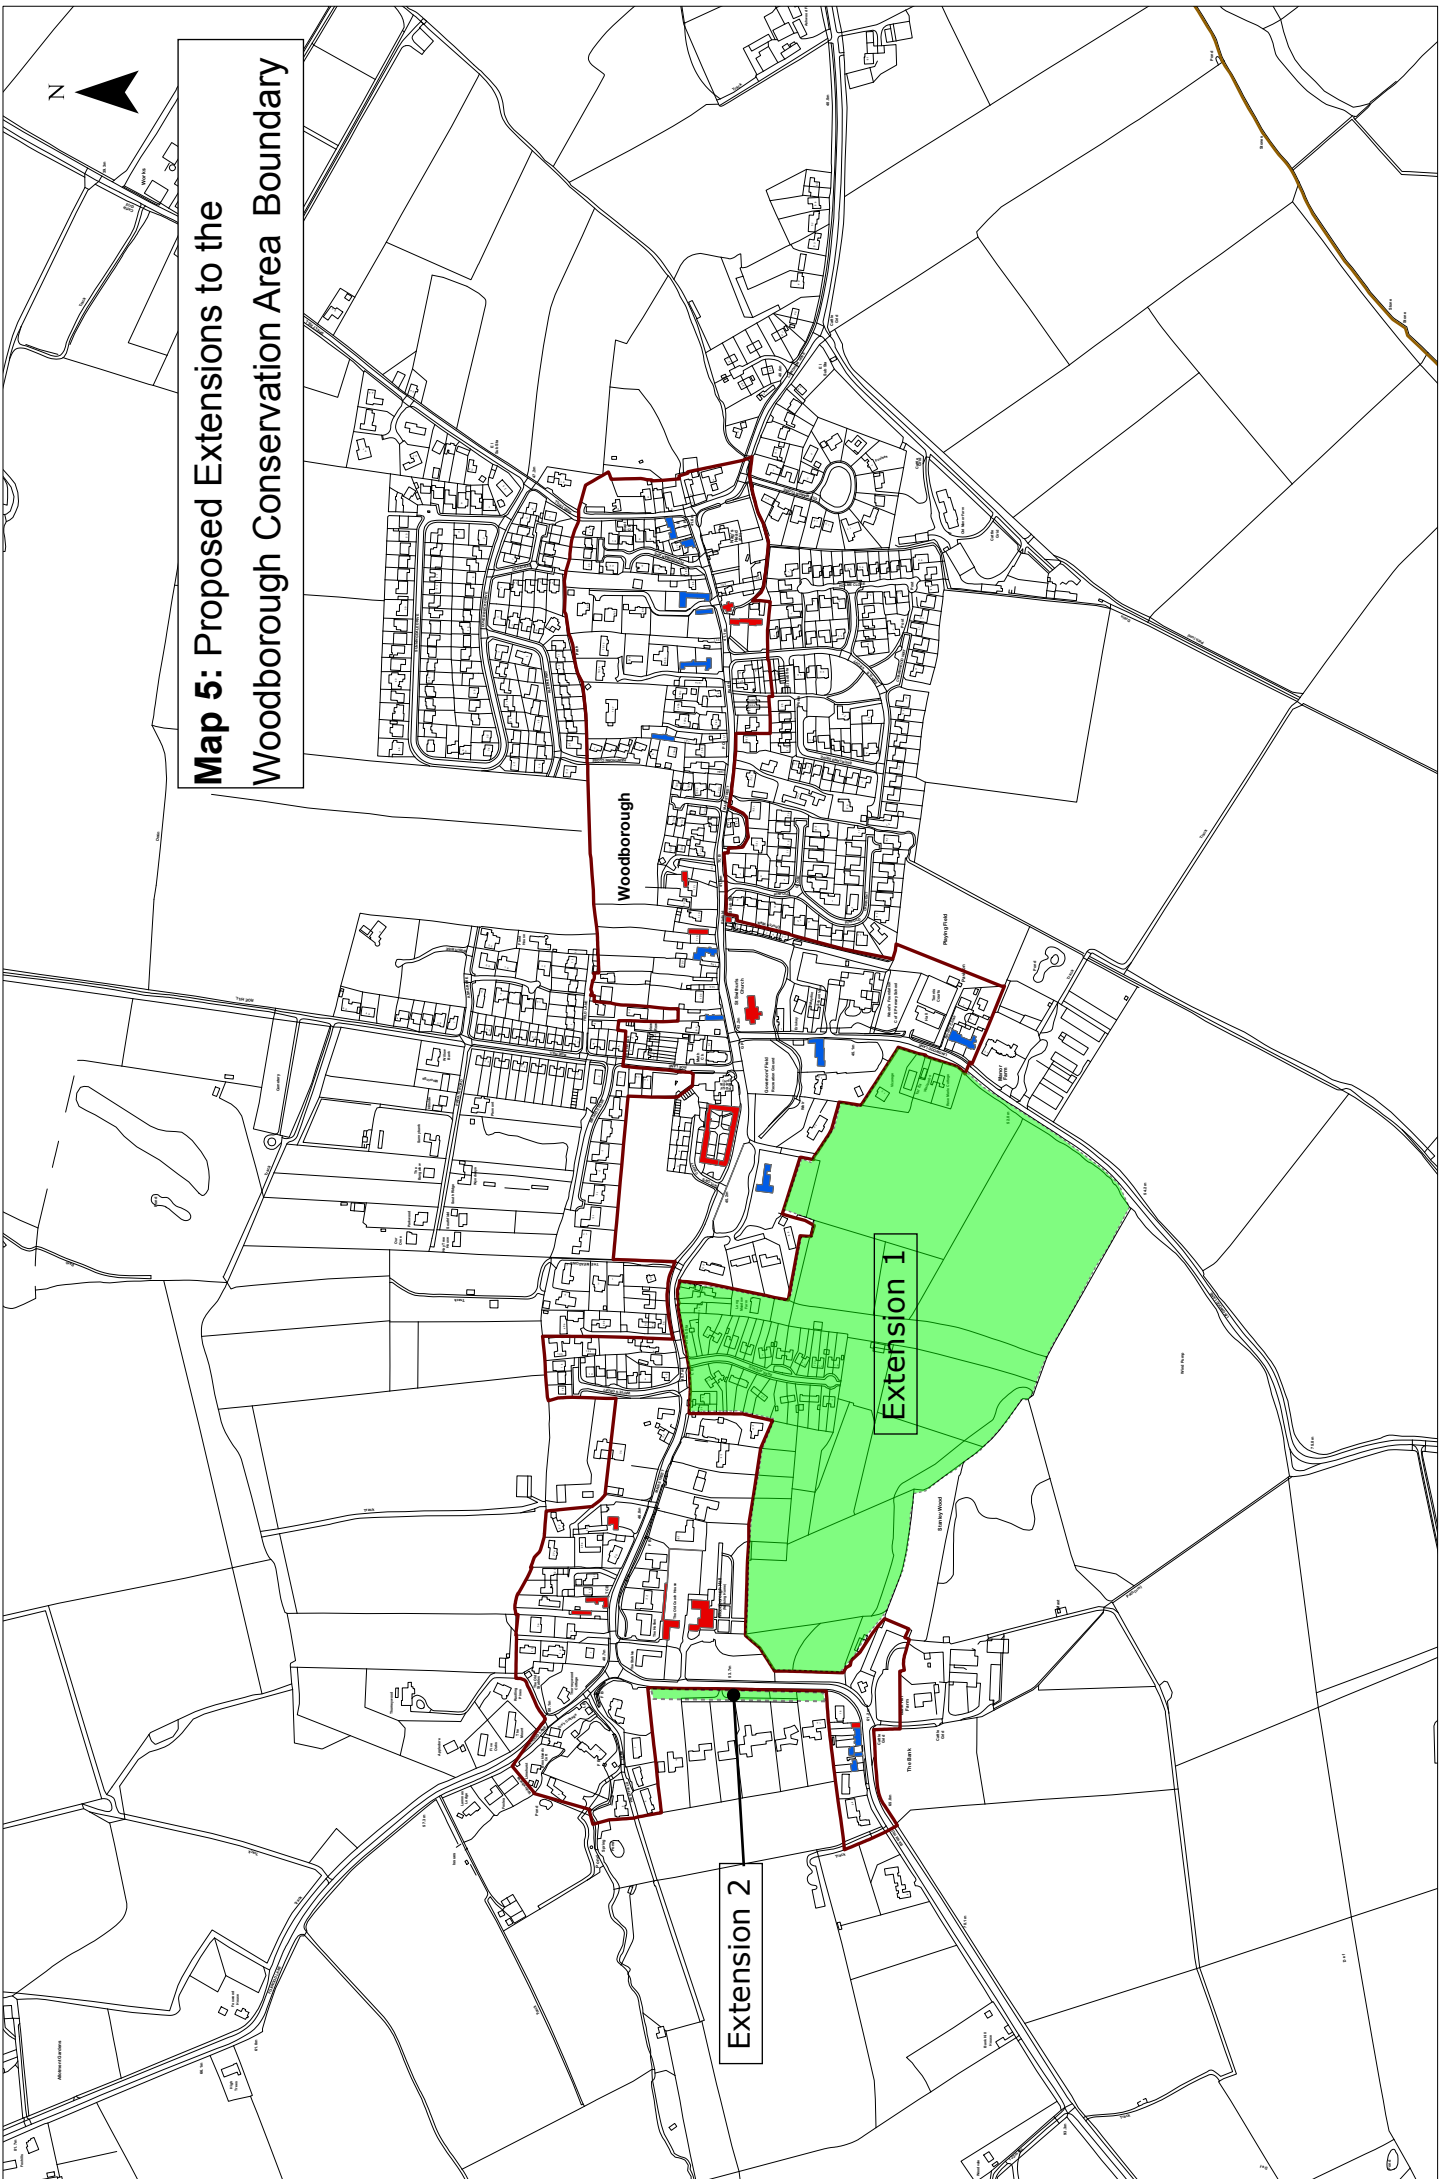

Map 5: Proposed Extensions to the Woodborough Conservation Area Boundary

Woodborough Conservation Area
Local Interest Buildings
Listed Buildings

Woodborough
Scale 1:2000